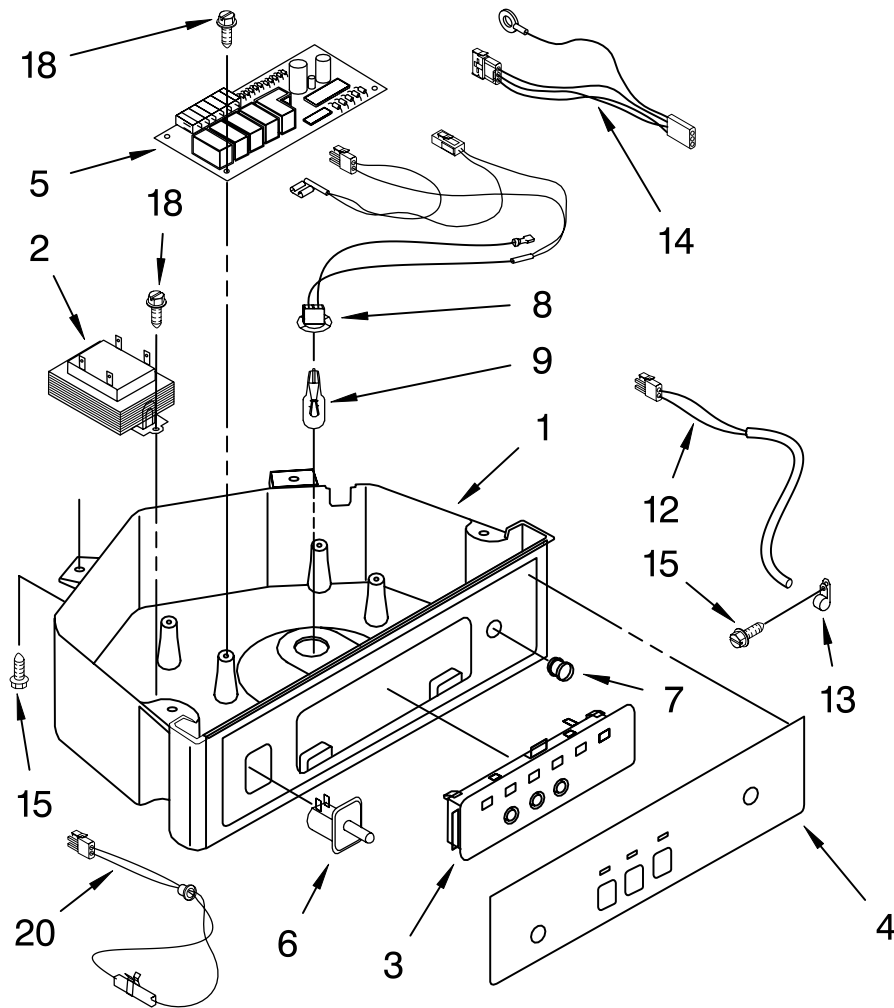

CONTROL PANEL PARTS

For Models: KUIS15NRHW8, KUIS15NRHT8, KUIS15NRHB8, KUIS15NRHS8
(White) (Biscuit) (Black) (Stainless Steel)

Illus. No.	Part No.	DESCRIPTION
1	2185738	Box, Control
2	2185657	Transformer
3	2185592	Assembly, Switch (ALSO ORDER #4)
4	2208317W	Overlay
5	2304016	Control Board

Illus. No.	Part No.	DESCRIPTION
6	2149705	Switch, Plunger
7	2185694	Lens, LED
8	2185692	Wiring Harness Grid/ Light
9	745362	Bulb
12	2313633	Thermostat, Bin
13	2185825	Clamp

Illus. No.	Part No.	DESCRIPTION
14	2187836	Wiring Harness, Main to Pump
15	3400884	Screw
18	3400850	Screw 8-16 x 3/8
20	2313635	Thermister, Ice Control

FOR ORDERING INFORMATION REFER TO PARTS PRICE LIST